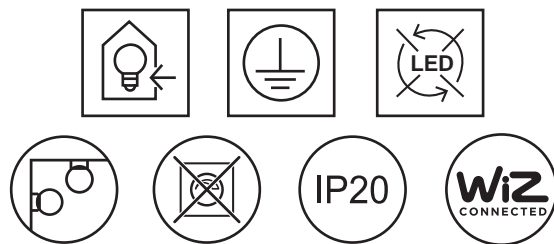

- A. ON
- B. OFF
- C. Night light
- D. Favorite light mode 1
- E. Favorite light mode 2
- F. Favorite light mode 3
- G. Favorite light mode 4
- H. Brightness adjustment

230V~50Hz 3xLED 3W