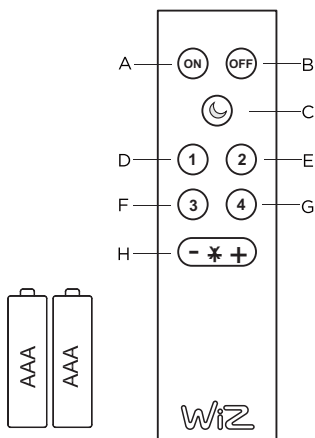

- A. ON
- B. OFF
- C. Night light
- D. Favorite light mode 1
- E. Favorite light mode 2
- F. Favorite light mode 3
- G. Favorite light mode 4
- H. Brightness adjustment

230V~50Hz 3xLED 3W