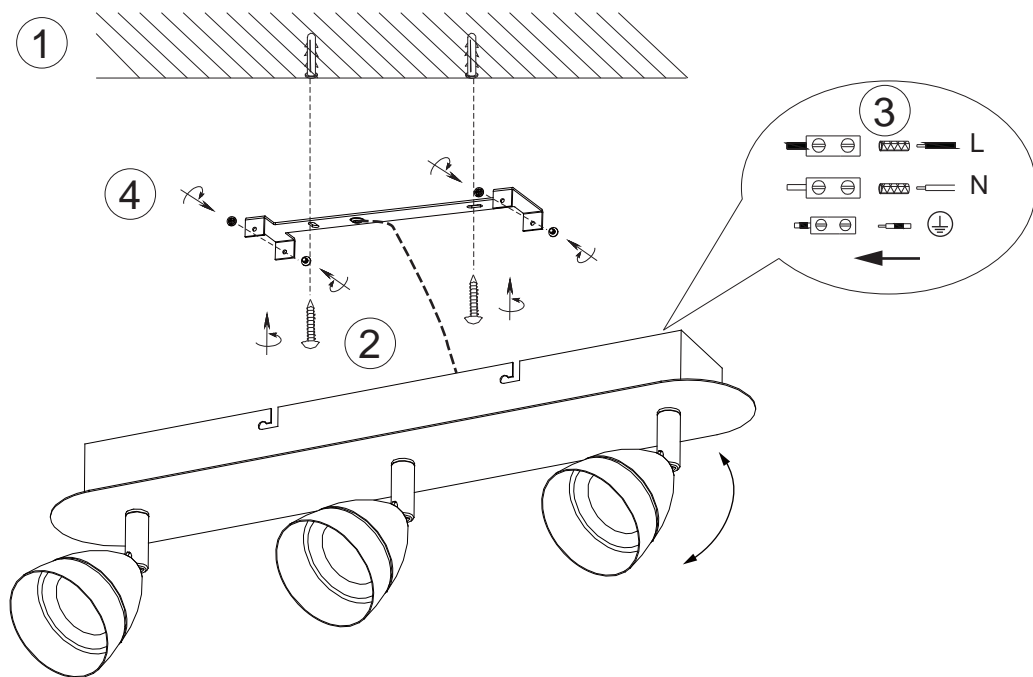

- A. ON
- B. OFF
- C. Night light
- D. Favorite light mode 1
- E. Favorite light mode 2
- F. Favorite light mode 3
- G. Favorite light mode 4
- H. Brightness adjustment

230V~50Hz 3xLED 3W